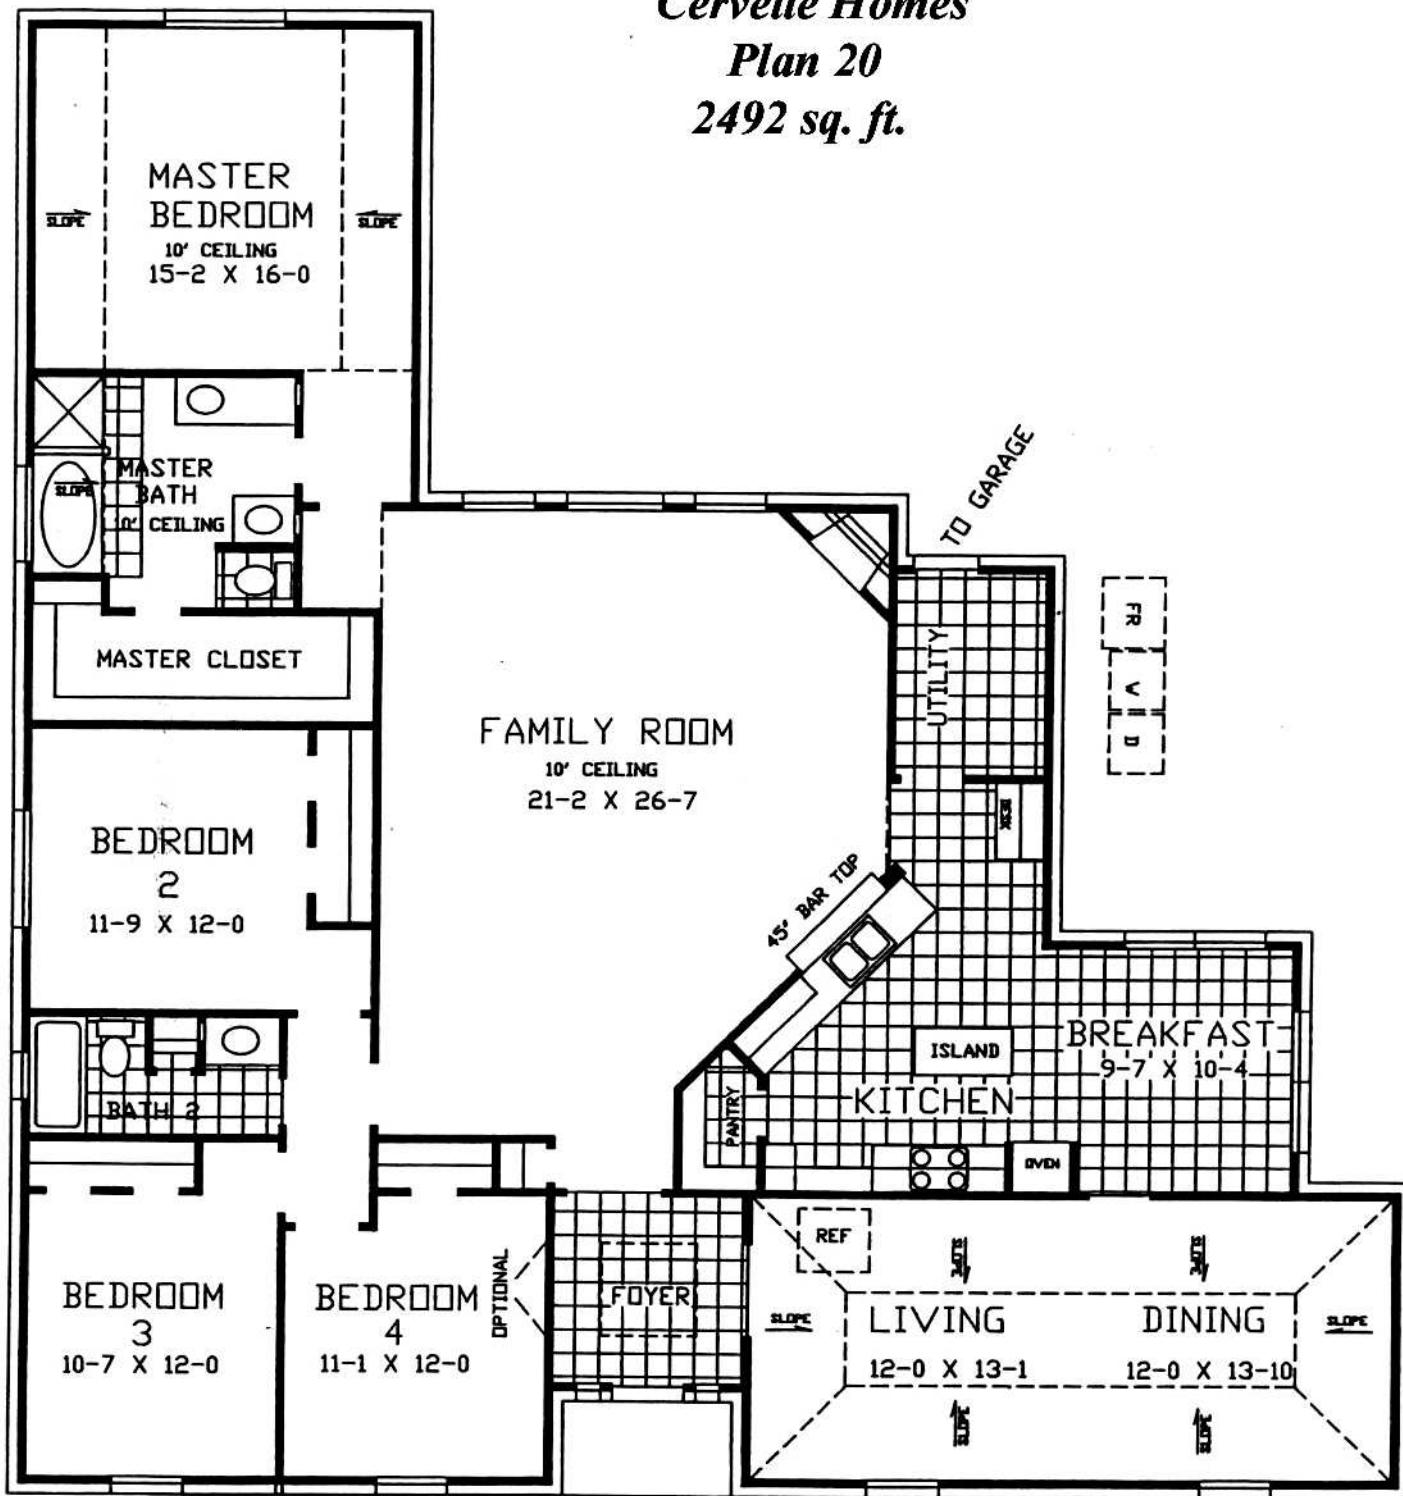

*Cervelle Homes*

*Plan 20*

*2492 sq. ft.*

20 PLAN

2492 SQ. FT.