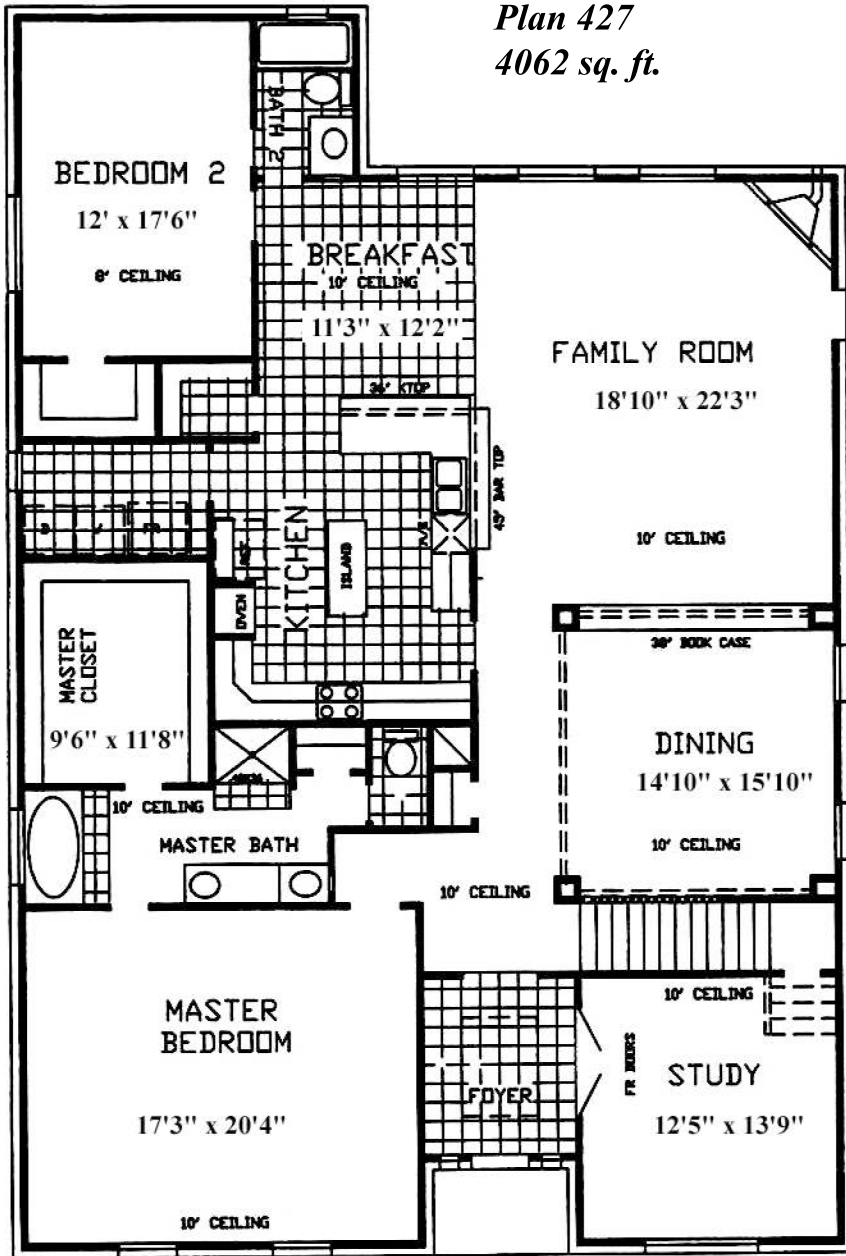

Cervelle Homes
Plan 427
4062 sq. ft.

427 PLAN
4062 SQ. FT.