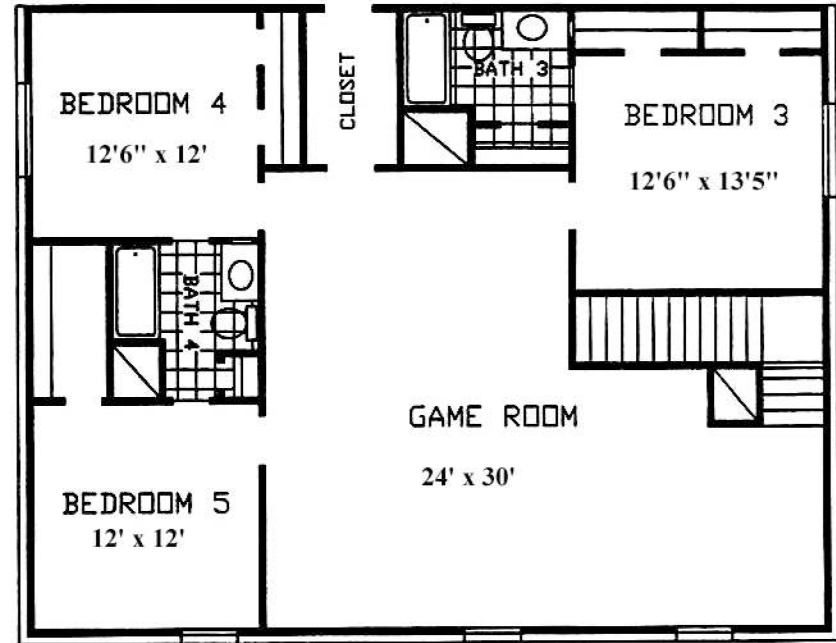

Cervelle Homes
Plan 427
4062 sq. ft.

427 PLAN
4062 SQ. FT.